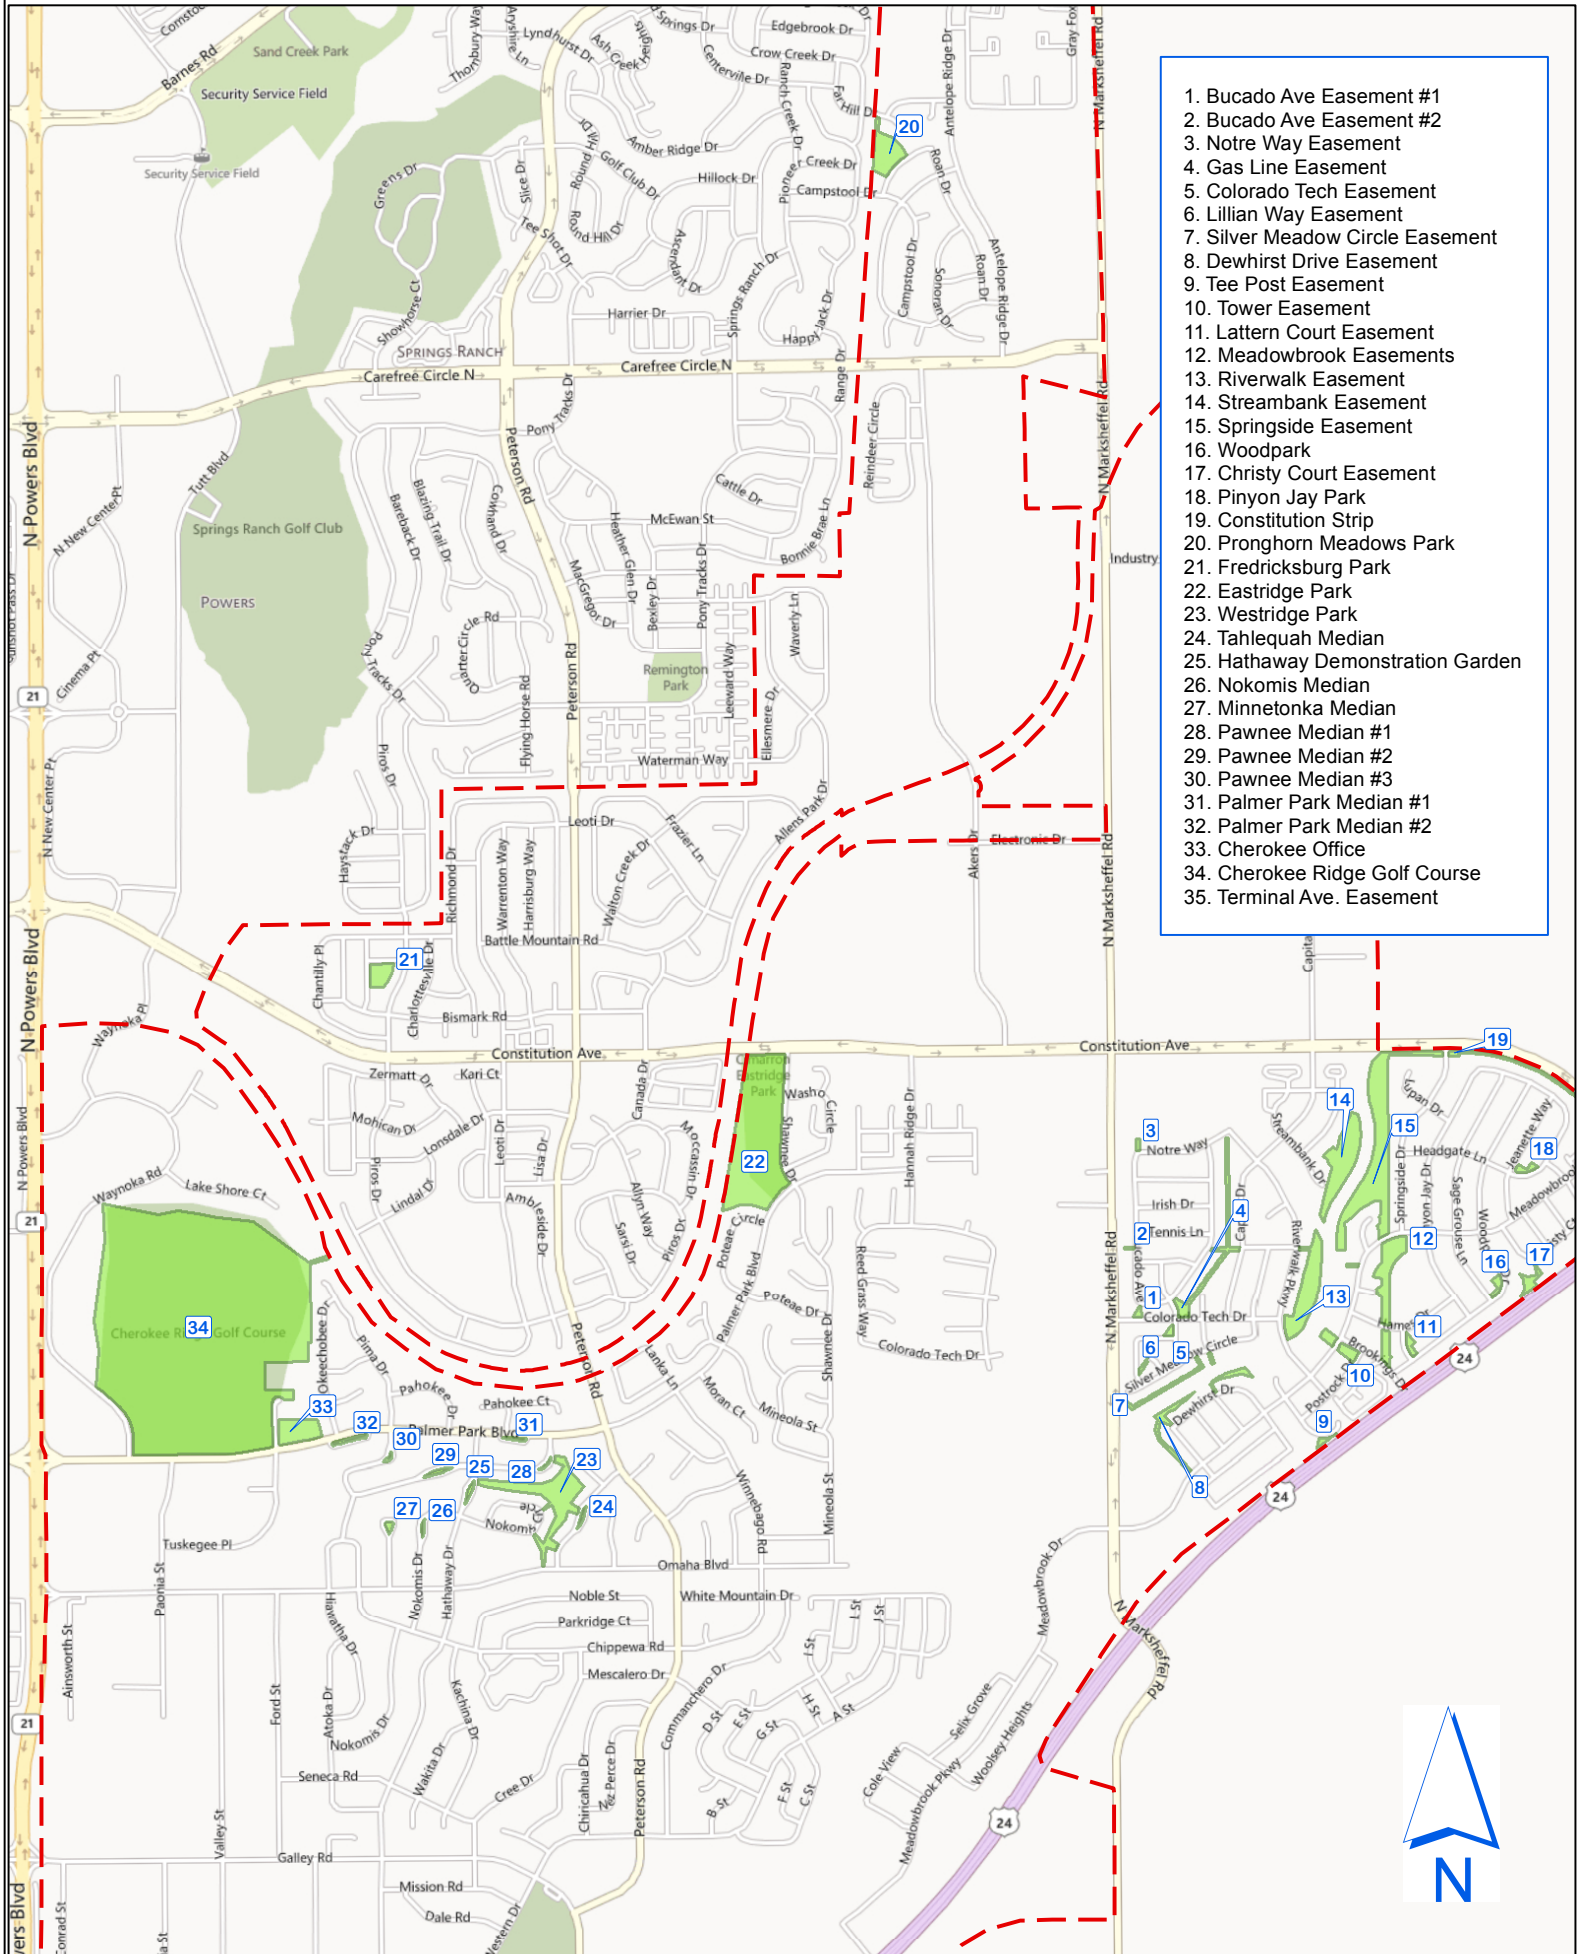

# Cherokee Metropolitan District Parks & Open Space

1. Bucado Ave Easement #1
2. Bucado Ave Easement #2
3. Notre Way Easement
4. Gas Line Easement
5. Colorado Tech Easement
6. Lillian Way Easement
7. Silver Meadow Circle Easement
8. Dewhirst Drive Easement
9. Tee Post Easement
10. Tower Easement
11. Lattern Court Easement
12. Meadowbrook Easements
13. Riverwalk Easement
14. Streambank Easement
15. Springside Easement
16. Woodpark
17. Christy Court Easement
18. Pinyon Jay Park
19. Constitution Strip
20. Pronghorn Meadows Park
21. Fredricksburg Park
22. Eastridge Park
23. Westridge Park
24. Tahlequah Median
25. Hathaway Demonstration Garden
26. Nokomis Median
27. Minnetonka Median
28. Pawnee Median #1
29. Pawnee Median #2
30. Pawnee Median #3
31. Palmer Park Median #1
32. Palmer Park Median #2
33. Cherokee Office
34. Cherokee Ridge Golf Course
35. Terminal Ave. Easement